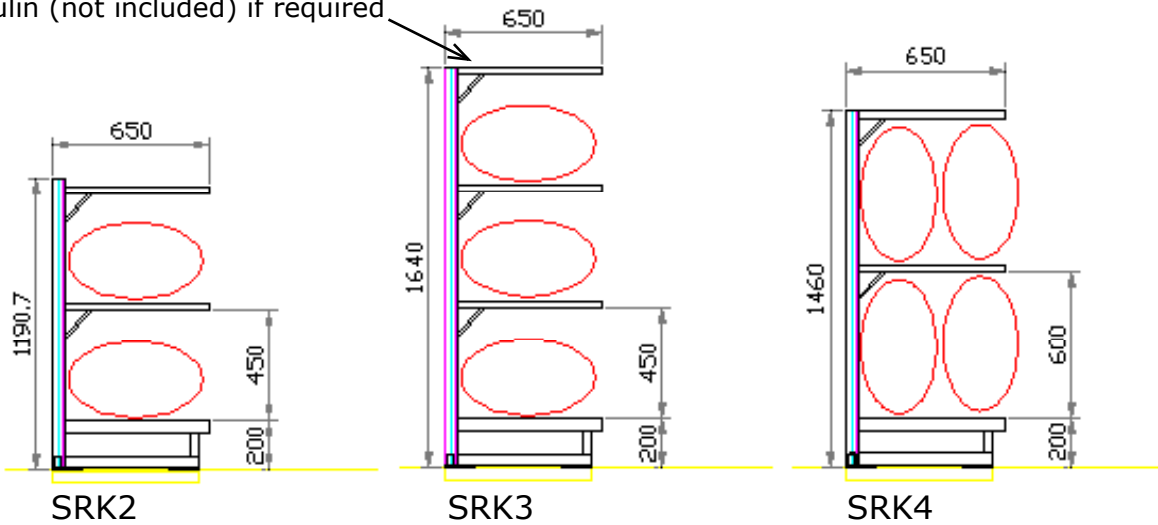

Top rail drilled for 10mm bolts to allow fixing of two timber rails and tarpaulin (not included) if required

Our storage racks are fabricated from box section steel and are galvanised after fabrication. The arms are fitted with plastic and foam padding to protect canoes/kayaks.

Type	Kayaks
SRK2	2
SRK3	3
SRK4	4
SRK6	6 (not shown)