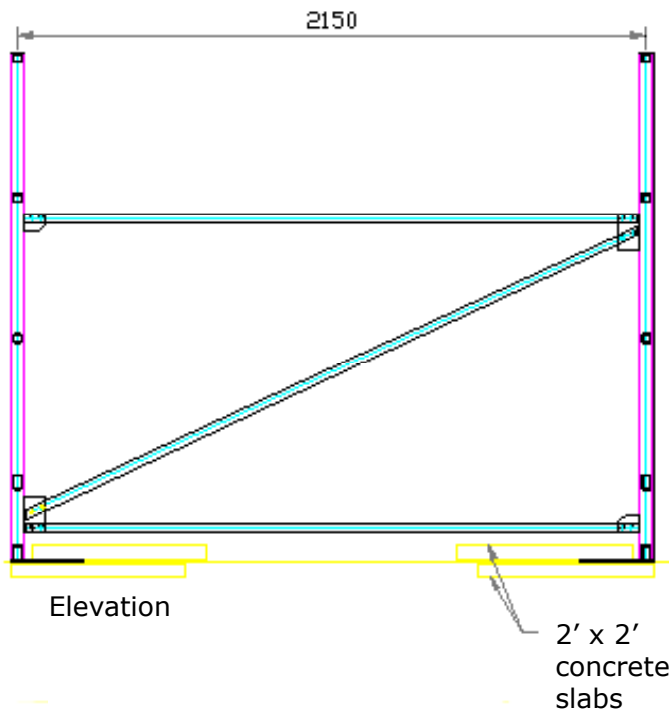

Top rail drilled for 10mm bolts to allow fixing of two timber rails and tarpaulin (not included) if required

Our storage racks are fabricated from box section steel and are galvanised after fabrication. The arms are fitted with plastic and foam padding to protect canoes/kayaks.